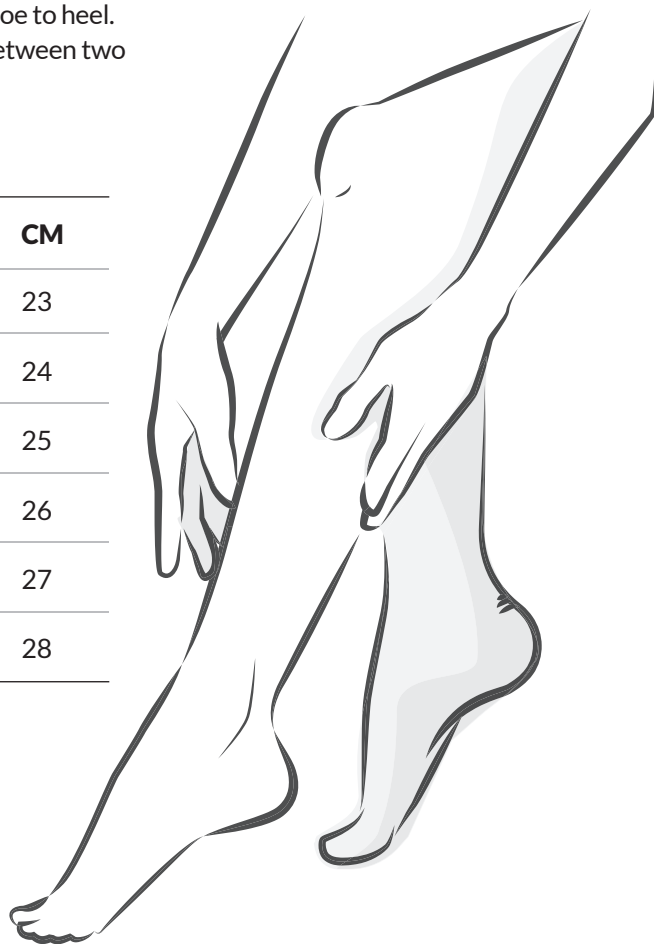

Size guide

Measure your feet from big toe to heel.
If a measurement result is between two sizes, order the larger size.

EU	UK	US	CM
36	3	6	23
37	4	7	24
38	5	8	25
39	6	9	26
40	7	10	27
41	8	11	28

Width guide

That is how the width is measured.

EU	UK	US	CM
36	3	6	21,6
37	4	7	22
38	5	8	22,4
39	6	9	22,8
40	7	10	23,2
41	8	11	23,6